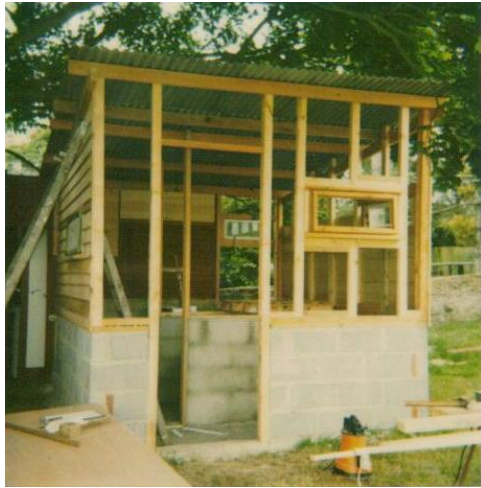

Cote Arms – 1960 period

Drovend Farm Martin, 2008.

Arthur Shering with calves in feeding system, made and constructed at Swaynes Firs 1983.

James, Arthur, Jeannie, Patsy with 2 red setters at Beech Cottage, Codford 1968.

Pat, Christine, Linda and Patsy at Swaynes Firs 1973.

Campsite Toilets in 1991.

Carport building in 1992.

Summerhouse 1992

Waste paper operation 1983

Field Barn built in sections from 1971 to 1985. Photo taken 1996.